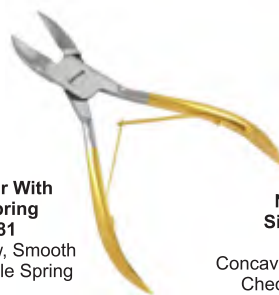

General Purpose Nipper With Double Spring TNN-76
Box Joint And Straight Jaw, Smooth Handles And Safety Lock, Size: 14.5 cm

Nail Nipper Single Spring TNN-82
Concave Jaw, Single Spring Chequered Handles

Nail Nipper With Single Spring TNN-81
Concave Jaw, Smooth Handles, Single Spring