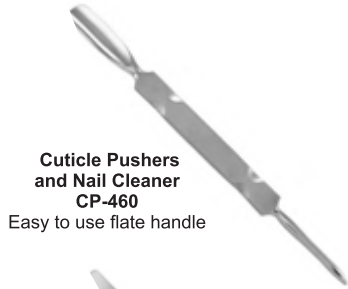

Hollow pushers to push  
back cuticle without cutting.  
Spoon side to clean  
drit under the nails

**Cuticle Pushers  
CP-451**

Hollow pushers on one side  
with a sharp flat edged  
pterygium blade on the other side.

**Cuticle Pushers  
CP-452**

Hollow and angled end  
for easy pushing of cuticles

**Double Ended.  
Light weight  
CP-453**

**Cuticle Pushers  
and Knife  
CP-454**

**Cuticle Pushers and Knife  
CP-455**

**Cuticle Pushers  
and Nail Cleaner  
CP-456**

Easy to use flate handle

**Cuticle Pushers  
and Cuticle Knife  
CP-457**

Easy to use flate handle

**Cuticle Knife  
CP-458  
Shrap edge**

**Pterygium Remover  
CP-459**

# Cuticle Pushers

**Cuticle Pushers  
and Nail Cleaner  
CP-460**  
Easy to use flate handle

**Cuticle Pushers  
and Nail Cleaner  
CP-461**  
Cuticle ended pushers  
with beveled  
flat end to push back  
the cuticle easily.