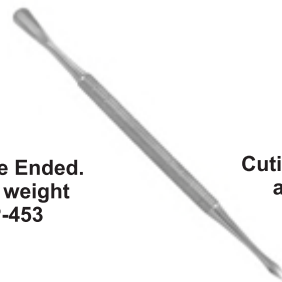

**Cuticle Pushers  
CP-448**  
Single end.

**Double Ended Cuticle Push  
CP-449**

Cuticle pusher round  
handle double gouge  
Size. 6" inches - 15 cm.  
Material. Stainless Steel  
Finish. Satin

**pushers / Nail Cleaner  
CP-450**

Hollow pushers to push  
back cuticle without cutting.  
Spoon side to clean  
drit under the nails

**Cuticle Pushers  
CP-451**

Hollow pushers on one side  
with a sharp flat edged  
pterygium blade on the other side.

**Cuticle Pushers  
CP-452**

Hollow and angled end  
for easy pushing of cuticles

**Double Ended.  
Light weight  
CP-453**

**Cuticle Pushers  
and Knife  
CP-454**

**Cuticle Pushers and Knife  
CP-455**

**Cuticle Pushers  
and Nail Cleaner  
CP-456**