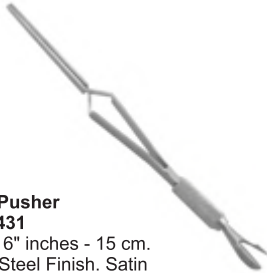

**Multicolor Tweezers**  
**T-390**  
Slant Pointed

**Eyebrow Tweezers**  
**T-391**  
Slant Pointed

**Rubber Grip Tweezers**  
**T-403**

**Wire Tweezers**  
**T-406**  
Scissors Style  
Sizes And Types Slant

# Cuticle Pushers

**Cuticle Pushers  
CP-428**

Large 9 holes and 1 medium hole  
for removing white head and black head

**Ingrown Toe Nail Lifter  
CP-429**

For lifting ingrown toenails out of the skin.  
One side lifts and other side can  
be used to apply ointment

**Nail Cleaner  
CP-430**

Cuticle pusher , nail cleaner  
Size. 6" inches - 15 cm. Material.  
Stainless Steel Finish. Satin

**Cuticle Pusher  
CP-431**

Cuticle pusher Size. 6" inches - 15 cm.  
Material. Stainless Steel Finish. Satin

**Pusher Applicator tips  
CP-432**

Applicator tips Size. 5" inches - 13 cm.  
Material. Stainless Steel Finish. Satin

**Pusher Applicator tips  
CP-433**

Cuticle pusher Size. 5.5" inches - 14 cm.  
Material. Stainless Steel Finish. Satin