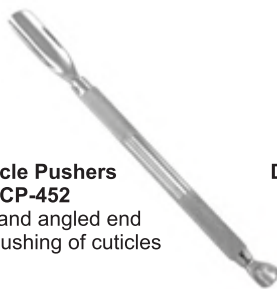

**Cuticle Pushers  
CP-448**  
Single end.

**Double Ended Cuticle Push  
CP-449**

Cuticle pusher round  
handle double gouge  
Size. 6" inches - 15 cm.  
Material. Stainless Steel  
Finish. Satin

**pushers / Nail Cleaner  
CP-450**

Hollow pushers to push  
back cuticle without cutting.  
Spoon side to clean  
drit under the nails

**Cuticle Pushers  
CP-451**

Hollow pushers on one side  
with a sharp flat edged  
pterygium blade on the other side.

**Cuticle Pushers  
CP-452**

Hollow and angled end  
for easy pushing of cuticles

**Double Ended.  
Light weight  
CP-453**

**Cuticle Pushers  
and Knife  
CP-454**

**Cuticle Pushers and Knife  
CP-455**

**Cuticle Pushers  
and Nail Cleaner  
CP-456**