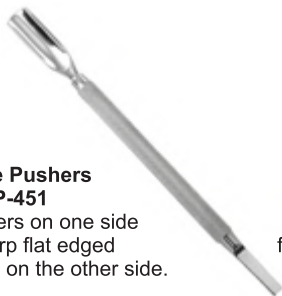

# Cuticle Pushers

**Cuticle pusher  
CP-442**

Cuticle pusher Size. 5.5" inches - 14 cm.  
Material. Stainless Steel Finish. Bright

**Cuticle Pushers  
CP-443**

**Cuticle Pushers  
CP-444**

**Cuticle Pushers and Nail  
CP-445**

**Cuticle pusher  
double gouge  
CP-446**

Size. 6" inches - 15 cm.  
Material. Stainless Steel  
Finish. Satin

**Pterygium Remover  
CP-447**

Cuticle pusher double gouge  
Size. 6" inches - 15 cm.  
Material. Stainless Steel Finish. Satin

**Cuticle Pushers  
CP-448**  
Single end.

**Double Ended Cuticle Push  
CP-449**

Cuticle pusher round  
handle double gouge  
Size. 6" inches - 15 cm.  
Material. Stainless Steel  
Finish. Satin

**pushers / Nail Cleaner  
CP-450**

Hollow pushers to push  
back cuticle without cutting.  
Spoon side to clean  
drit under the nails

**Cuticle Pushers  
CP-451**

Hollow pushers on one side  
with a sharp flat edged  
pterygium blade on the other side.