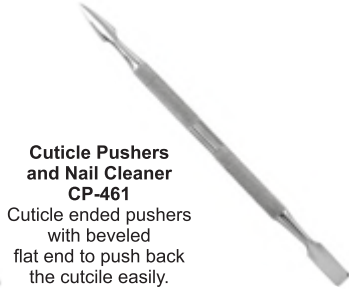

**Cuticle Pushers  
CP-452**

Hollow and angled end  
for easy pushing of cuticles

**Double Ended.  
Light weight  
CP-453**

**Cuticle Pushers  
and Knife  
CP-454**

**Cuticle Pushers and Knife  
CP-455**

**Cuticle Pushers  
and Nail Cleaner  
CP-456**

Easy to use flate handle

**Cuticle Pushers  
and Cuticle Knife  
CP-457**

Easy to use flate handle

**Cuticle Knife  
CP-458  
Shrap edge**

**Pterygium Remover  
CP-459**

# Cuticle Pushers

**Cuticle Pushers  
and Nail Cleaner  
CP-460**  
Easy to use flate handle

**Cuticle Pushers  
and Nail Cleaner  
CP-461**  
Cuticle ended pushers  
with beveled  
flat end to push back  
the cuticle easily.