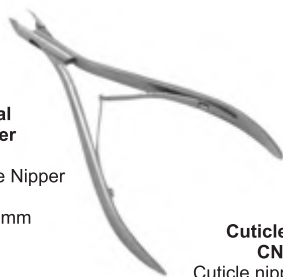

Cuticle nippers lap joint  
Blade. 5mm - 7mm  
Size. 4" - 10 cm.  
Finish. Matt Finish  
Material. Stainless steel

**Professional  
Cuticle Nipper  
CN-002**

Cuticle nippers lap joint  
Blade. 3mm - 5mm - 7mm  
Size. 4" - 10 cm. Finish. Satin  
Material. Stainless steel

**Professional  
Cuticle Nipper  
CN-003**

Cuticle nippers lap joint  
Blade. 3mm - 5mm - 7mm  
Size. 4" - 10 cm. Finish. Satin  
Material. Stainless steel

**Professional  
Cuticle Nipper  
CN-004**

Professional Cuticle Nipper  
Round Box. Blade. 3mm - 5mm