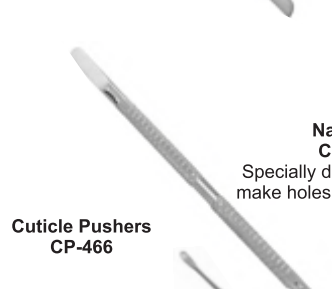

# Cuticle Pushers

**Cuticle Pushers  
and Nail Cleaner  
CP-460**  
Easy to use flate handle

**Cuticle Pushers  
and Nail Cleaner  
CP-461**  
Cuticle ended pushers  
with beveled  
flat end to push back  
the cuticle easily.

**Cuticle Pushers  
and Knife  
CP-462**

**Cuticle Pushers  
and Knife  
CP-462**  
Double ended

**Cuticle Pushers  
CP-460**

**Cuticle Pushers  
CP-465**

**Cuticle Pushers  
CP-466**

**Nail Drill  
CP-466**  
Specially designed tool to  
make holes in artificial nails

**Cuticle Spatual  
CP-468**  
Double-ended, rounded edges.

**Nail Cleaner  
CP-469**  
Lifting, cleaning out  
old glue, scraping etc.

**Pterygium Remover  
and Cuticle Pushers  
CP-470**

**Cuticle Pushers  
CP-471**  
Economy class,  
chrome plated.

**Black Head Remover  
CP-472**  
with wires

**Non Slip Skin Crae Tool  
CP-473**  
Angled loop for hard to reach  
areas and Knurled  
body for more control.

**Black and White  
Head Remover  
CP-474**  
Knurled handle.