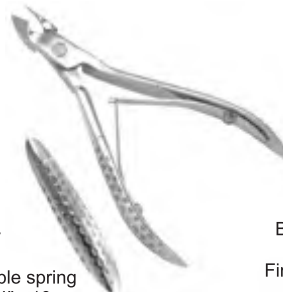

**Cuticle Nipper
CN-009**

**Cuticle Nipper
CN-008**

Cuticle nippers joint double spring
Blade. 5mm - 7mm Size. 4" - 10 cm.
Finish. Satin
Material. Stainless steel
Packaging. Pvc