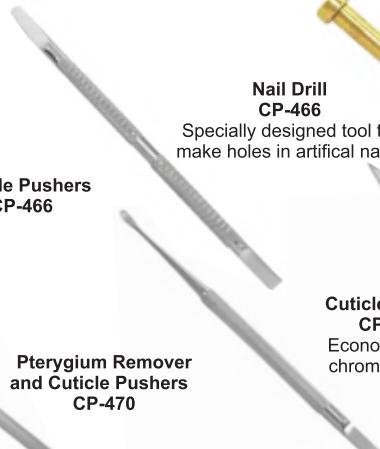

# Cuticle Pushers

**Cuticle Pushers  
and Nail Cleaner  
CP-460**  
Easy to use flate handle

**Cuticle Pushers  
and Nail Cleaner  
CP-461**  
Cuticle ended pushers  
with beveled  
flat end to push back  
the cuticle easily.

**Cuticle Pushers  
and Knife  
CP-462**

**Cuticle Pushers  
and Knife  
CP-462**  
Double ended

**Cuticle Pushers  
CP-460**

**Cuticle Pushers  
CP-465**

**Cuticle Pushers  
CP-466**

**Nail Drill  
CP-466**  
Specially designed tool to  
make holes in artificial nails

**Cuticle Spatual  
CP-468**  
Double-ended, rounded edges.

**Nail Cleaner  
CP-469**  
Lifting, cleaning out  
old glue, scraping etc.

**Pterygium Remover  
and Cuticle Pushers  
CP-470**

**Cuticle Pushers  
CP-471**  
Economy class,  
chrome plated.

**Black Head Remover  
CP-472**  
with wires

**Non Slip Skin Crae Tool  
CP-473**  
Angled loop for hard to reach  
areas and Knurled  
body for more control.

**Black and White  
Head Remover  
CP-474**  
Knurled handle.