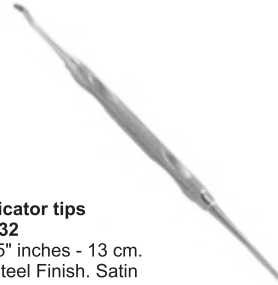

**Multicolor Tweezers**  
**T-390**  
Slant Pointed

**Eyebrow Tweezers**  
**T-391**  
Slant Pointed

**Rubber Grip Tweezers**  
**T-403**

**Wire Tweezers**  
**T-406**  
Scissors Style  
Sizes And Types Slant

# Cuticle Pushers

**Cuticle Pushers  
CP-428**

Large 9 holes and 1 medium hole  
for removing white head and black head

**Ingrown Toe Nail Lifter  
CP-429**

For lifting ingrown toenails out of the skin.  
One side lifts and other side can  
be used to apply ointment

**Nail Cleaner  
CP-430**

Cuticle pusher , nail cleaner  
Size. 6" inches - 15 cm. Material.  
Stainless Steel Finish. Satin

**Cuticle Pusher  
CP-431**

Cuticle pusher Size. 6" inches - 15 cm.  
Material. Stainless Steel Finish. Satin

**Pusher Applicator tips  
CP-432**

Applicator tips Size. 5" inches - 13 cm.  
Material. Stainless Steel Finish. Satin

**Pusher Applicator tips  
CP-433**

Cuticle pusher Size. 5.5" inches - 14 cm.  
Material. Stainless Steel Finish. Satin