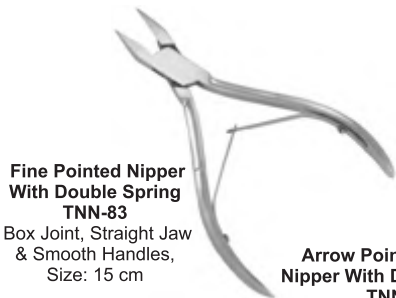

**Toe Nail Nipper With Double Spring TNN-77**  
Box Joint And Straight Jaw Smooth Handles And Safety Lock, Size: 14 cm

**Toe Nail Nipper With Double Spring TNN-78**  
Box Joint And Concave Jaw Smooth Handles And Safety Lock, Size: 14 cm

**Barrel Spring Nipper With Barrel Spring TNN-80**  
Lap Joint And Concave Jaw, Patterned Handles And Safety Lock, Size: 14 cm

**Nail Nipper With Single Spring TNN-81**  
Concave Jaw, Smooth Handles, Single Spring

**Nail Nipper Single Spring TNN-82**  
Concave Jaw, Single Spring Chequered Handles

# Toe Nail Nipper

**Fine Pointed Nipper  
With Double Spring  
TNN-83**  
Box Joint, Straight Jaw  
& Smooth Handles,  
Size: 15 cm

**Arrow Pointed Ingrown  
Nipper With Double Spring  
TNN-84**  
Box Joint, Straight Jaw  
& Smooth Handles,  
Size: 15 cm