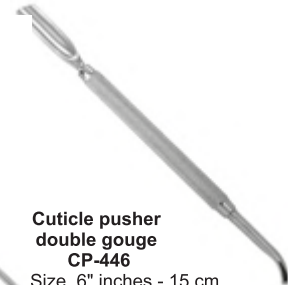

**Cuticle pusher double gouge  
CP-438**  
Size. 6" inches - 15 cm.  
Material. Stainless Steel  
Finish. Satin

**Cuticle Trimmer and Pusher  
CP-439**  
V-Shaped blade to trim away  
cuticle and hangnail with ease  
back with other end

**Cuticle Pushers  
CP-440**  
Cuticle pusher  
Size. 5" inches - 13 cm.  
Material. Stainles

**Cuticle Pushers  
CP-441**  
Two Sided

# Cuticle Pushers

**Cuticle pusher  
CP-442**

Cuticle pusher Size. 5.5" inches - 14 cm.  
Material. Stainless Steel Finish. Bright

**Cuticle Pushers  
CP-443**

**Cuticle Pushers  
CP-444**

**Cuticle Pushers and Nail  
CP-445**

**Cuticle pusher  
double gouge  
CP-446**

Size. 6" inches - 15 cm.  
Material. Stainless Steel  
Finish. Satin

**Pterygium Remover  
CP-447**

Cuticle pusher double gouge  
Size. 6" inches - 15 cm.  
Material. Stainless Steel Finish. Satin