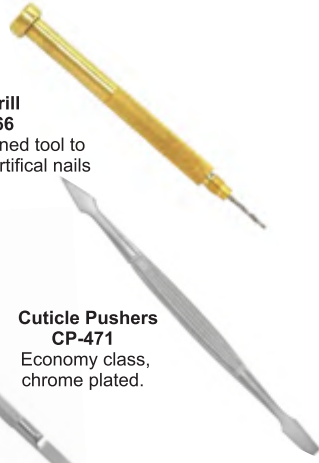

# Cuticle Pushers

**Cuticle Pushers  
and Nail Cleaner  
CP-460**  
Easy to use flate handle

**Cuticle Pushers  
and Nail Cleaner  
CP-461**  
Cuticle ended pushers  
with beveled  
flat end to push back  
the cuticle easily.

**Cuticle Pushers  
and Knife  
CP-462**

**Cuticle Pushers  
and Knife  
CP-462**  
Double ended

**Cuticle Pushers  
CP-460**

**Cuticle Pushers  
CP-465**

**Cuticle Pushers  
CP-466**

**Nail Drill  
CP-466**  
Specially designed tool to  
make holes in artificial nails

**Cuticle Spatual  
CP-468**  
Double-ended, rounded edges.

**Nail Cleaner  
CP-469**  
Lifting, cleaning out  
old glue, scraping etc.

**Pterygium Remover  
and Cuticle Pushers  
CP-470**

**Cuticle Pushers  
CP-471**  
Economy class,  
chrome plated.

**Black Head Remover  
CP-472**  
with wires

**Non Slip Skin Crae Tool  
CP-473**  
Angled loop for hard to reach  
areas and Knurled  
body for more control.

**Black and White  
Head Remover  
CP-474**  
Knurled handle.