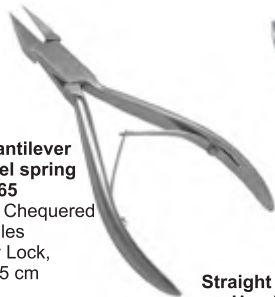

**Straight Jaw, Chequered
Handles & Safety
Lock, Size: 15 cm
NC-66**
Straight Jaw, Chequered
Handles & Safety
Lock, Size: 15 cm

**Nipper cantilever
with a barrel spring
NC-65**
Curved Jaw, Chequered
Handles
& Safety Lock,
Size: 15 cm