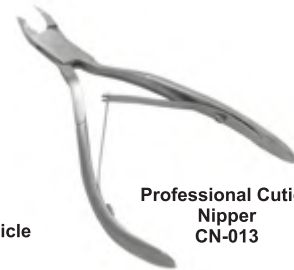

**Cuticle Nipper  
CN-008**

Cuticle nippers joint double spring  
Blade. 5mm - 7mm Size. 4" - 10 cm.  
Finish. Satin  
Material. Stainless steel  
Packaging. Pvc

**Cuticle Nipper  
CN-009**

Blade. 3mm - 5mm  
Size. 4" - 10 cm.  
Finish. Satin Material.  
Stainless steel

# Cuticle Nippers

Professional Cutic  
Nipper  
CN-010

Professional Cuticle  
Nipper  
CN-011

Professional Cuticle  
Nipper  
CN-012

Professional Cuticle  
Nipper  
CN-013

Professional Acrylic Nipper  
CN-015