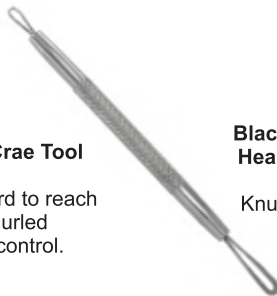

# Cuticle Pushers

**Cuticle Pushers  
and Nail Cleaner  
CP-460**  
Easy to use flate handle

**Cuticle Pushers  
and Nail Cleaner  
CP-461**  
Cuticle ended pushers  
with beveled  
flat end to push back  
the cuticle easily.

**Cuticle Pushers  
and Knife  
CP-462**

**Cuticle Pushers  
and Knife  
CP-462**  
Double ended

**Cuticle Pushers  
CP-460**

**Cuticle Pushers  
CP-465**

**Cuticle Pushers  
CP-466**

**Nail Drill  
CP-466**  
Specially designed tool to  
make holes in artificial nails

**Cuticle Spatual  
CP-468**  
Double-ended, rounded edges.

**Nail Cleaner  
CP-469**  
Lifting, cleaning out  
old glue, scraping etc.

**Pterygium Remover  
and Cuticle Pushers  
CP-470**

**Cuticle Pushers  
CP-471**  
Economy class,  
chrome plated.

**Black Head Remover  
CP-472**  
with wires

**Non Slip Skin Crae Tool  
CP-473**  
Angled loop for hard to reach  
areas and Knurled  
body for more control.

**Black and White  
Head Remover  
CP-474**  
Knurled handle.