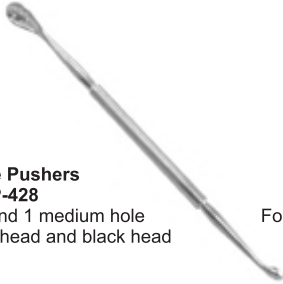

**Eyebrow Tweezers  
T-385  
Slant Pointed**

**Eyebrow Tweezers  
T-386  
Slant Pointed**

**Eyebrow Tweezers  
T-387  
Slant Pointed**

**Eyebrow Tweezers**  
**T-388**  
Slant Pointed

**Eyebrow Tweezers**  
**T-389**

**Multicolor Tweezers**  
**T-390**  
Slant Pointed

**Eyebrow Tweezers**  
**T-391**  
Slant Pointed

**Rubber Grip Tweezers**  
**T-403**

**Wire Tweezers**  
**T-406**  
Scissors Style  
Sizes And Types Slant

# Cuticle Pushers

**Cuticle Pushers  
CP-428**

Large 9 holes and 1 medium hole  
for removing white head and black head

**Ingrown Toe Nail Lifter  
CP-429**

For lifting ingrown toenails out of the skin.  
One side lifts and other side can  
be used to apply ointment

**Nail Cleaner  
CP-430**

Cuticle pusher , nail cleaner  
Size. 6" inches - 15 cm. Material.  
Stainless Steel Finish. Satin

**Cuticle Pusher  
CP-431**

Cuticle pusher Size. 6" inches - 15 cm.  
Material. Stainless Steel Finish. Satin